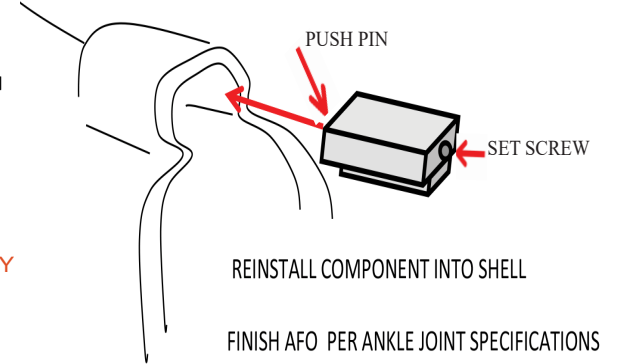

PHOENIX SIMPLE STOP INSTRUCTIONS

P/N: PSS-300-K

ASSEMBLY

NOTE: SOUND DAMPENER
MATERIAL SOLD SEPERATELY
P/N: N70.157

COMPONENTS INCLUDED

STANDARD SET-UP

SET-UP

OPTIONAL SET-UP