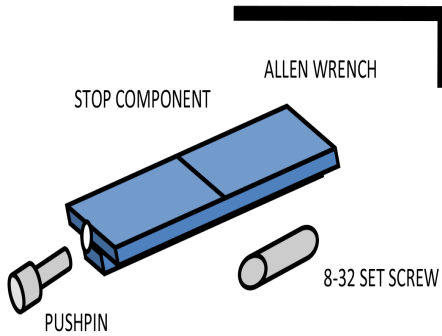

PHOENIX SIMPLE STOP INSTRUCTIONS

P/N: PSS-300-K

ASSEMBLY

NOTE: SOUND DAMPENER
MATERIAL SOLD SEPERATELY
P/N: N70.157

COMPONENTS INCLUDED

STANDARD SET-UP

SET-UP

OPTIONAL SET-UP