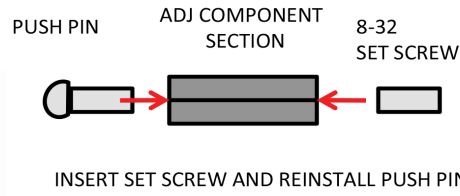

PHOENIX SIMPLE STOP INSTRUCTIONS

P/N: PSS-300-K

ASSEMBLY

NOTE: SOUND DAMPENER
MATERIAL SOLD SEPERATELY
P/N: N70.157

COMPONENTS INCLUDED

STANDARD SET-UP

SET-UP

OPTIONAL SET-UP