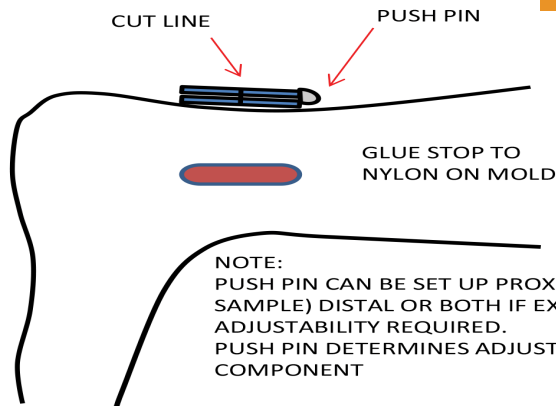

PHOENIX SIMPLE STOP INSTRUCTIONS

P/N: PSS-300-K

ASSEMBLY

NOTE: SOUND DAMPENER
MATERIAL SOLD SEPERATELY
P/N: N70.157

COMPONENTS INCLUDED

STANDARD SET-UP

SET-UP

OPTIONAL SET-UP