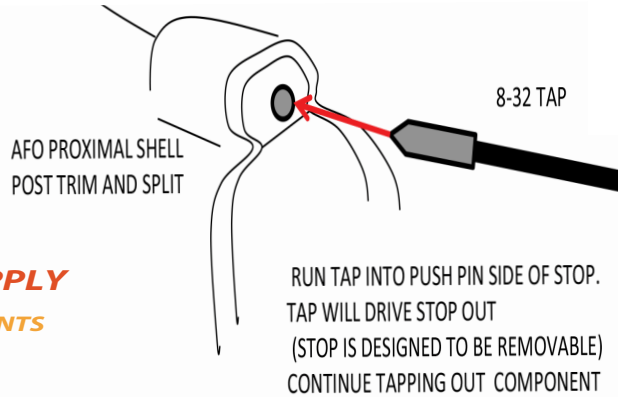

PHOENIX SIMPLE STOP INSTRUCTIONS

P/N: PSS-300-K

ASSEMBLY

NOTE: SOUND DAMPENER
MATERIAL SOLD SEPERATELY
P/N: N70.157

COMPONENTS INCLUDED

STANDARD SET-UP

SET-UP

OPTIONAL SET-UP